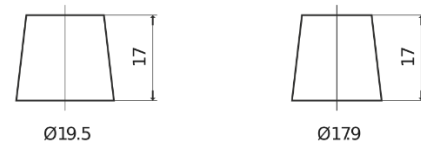

Terminal Type