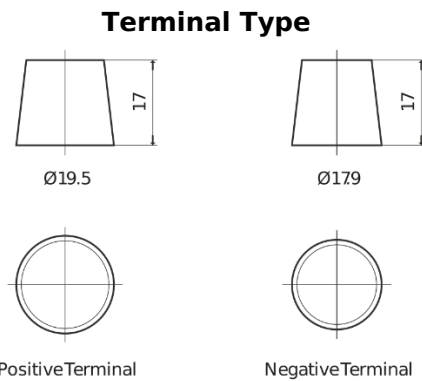

Product overview

Batteries for Marine and Leisure

Dual ER600

Part number	ER600
Technology	Flooded
EAN/GTIN	3661024037969
Voltage	12 V
Capacity	120 Ah
CCA	800 A
Length	349 mm
Width	175 mm
Height	285 mm
Box size	D03
Polarity	ETN 1
Terminal Type	EN taper post
Hold Down	B0
Weights (subject of variation)	31.40 kg