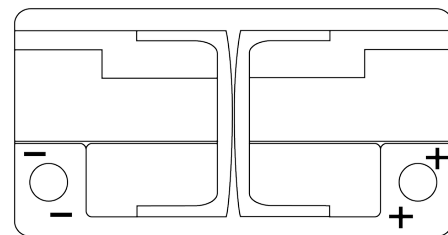

Product overview

Batteries for Cars

Premium EA852

Part number	EA852
Technology	Flooded
EAN/GTIN	3661024034296
Voltage	12 V
Capacity	85.0 Ah
CCA	800 A
Length	315 mm
Width	175 mm
Height	175 mm
Box size	LB4
Polarity	ETN 0
Terminal Type	EN taper post
Hold Down	B13
Weights (subject of variation)	18.60 kg

Polarity

Terminal Type

Positive Terminal

Negative Terminal

Hold Down

Design, features and specifications are subject to change without notice. We disclaim any representation or warranty, express or implied, concerning the data or recommendations, and in no event shall be liable for any loss or damage claimed to have arisen as a result. Some products may not be available in your local market.