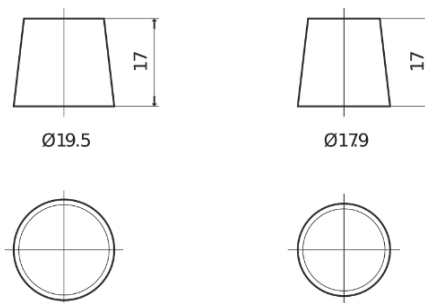

Product overview

Batteries for Cars

Premium EA770

| | |
|--------------------------------|---------------|
| Part number | EA770 |
| Technology | Flooded |
| EAN/GTIN | 3661024034241 |
| Voltage | 12 V |
| Capacity | 77.0 Ah |
| CCA | 760 A |
| Length | 278 mm |
| Width | 175 mm |
| Height | 190 mm |
| Box size | L03 |
| Polarity | ETN 0 |
| Terminal Type | EN taper post |
| Hold Down | B13 |
| Weights (subject of variation) | 17.50 kg |

Polarity

Terminal Type

Positive Terminal

Negative Terminal

Hold Down

Design, features and specifications are subject to change without notice. We disclaim any representation or warranty, express or implied, concerning the data or recommendations, and in no event shall be liable for any loss or damage claimed to have arisen as a result. Some products may not be available in your local market.