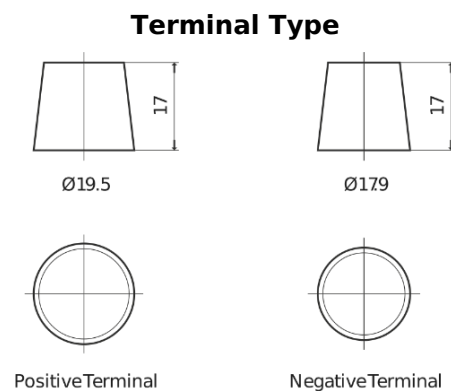

**Product overview**

Batteries for Cars

**Premium EA755**

Part number	EA755
Technology	Flooded
EAN/GTIN	3661024034173
Voltage	12 V
Capacity	75.0 Ah
CCA	630 A
Length	270 mm
Width	173 mm
Height	222 mm
Box size	D26
Polarity	ETN 1
Terminal Type	EN taper post
Hold Down	Korean B1+B6
Weights (subject of variation)	17.40 kg