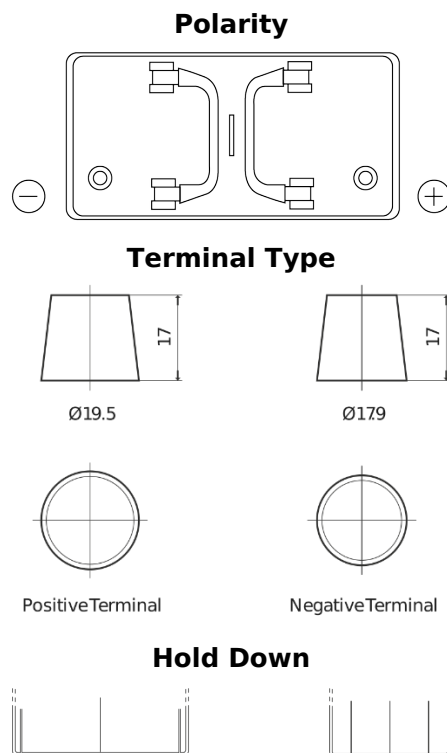

Product overview

Batteries for Trucks, Buses, Construction, Agriculture

StartPRO TG1250

Part number	TG1250
Technology	Flooded
EAN/GTIN	3661024055406
Voltage	12 V
Capacity	125 Ah
CCA	760 A
Length	349 mm
Width	175 mm
Height	285 mm
Box size	D03
Polarity	ETN 0
Terminal Type	EN taper post
Hold Down	B0
Weights (subject of variation)	29.50 kg