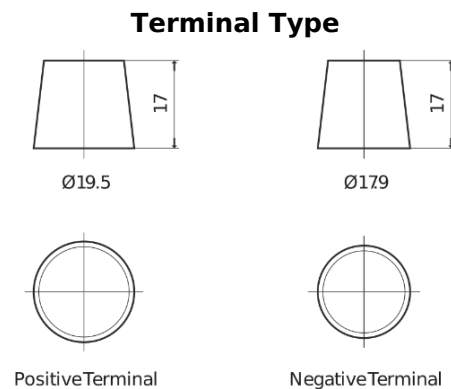

Product overview

Batteries for Cars

Premium EA755

| | |
|--------------------------------|---------------|
| Part number | EA755 |
| Technology | Flooded |
| EAN/GTIN | 3661024034173 |
| Voltage | 12 V |
| Capacity | 75.0 Ah |
| CCA | 630 A |
| Length | 270 mm |
| Width | 173 mm |
| Height | 222 mm |
| Box size | D26 |
| Polarity | ETN 1 |
| Terminal Type | EN taper post |
| Hold Down | Korean B1+B6 |
| Weights (subject of variation) | 17.40 kg |