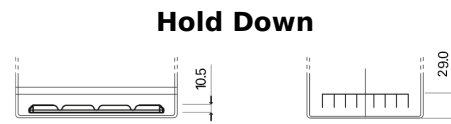

Product overview

Batteries for Cars

Premium EA755

| | |
|--------------------------------|---------------|
| Part number | EA755 |
| Technology | Flooded |
| EAN/GTIN | 3661024034173 |
| Voltage | 12 V |
| Capacity | 75.0 Ah |
| CCA | 630 A |
| Length | 270 mm |
| Width | 173 mm |
| Height | 222 mm |
| Box size | D26 |
| Polarity | ETN 1 |
| Terminal Type | EN taper post |
| Hold Down | Korean B1+B6 |
| Weights (subject of variation) | 17.40 kg |