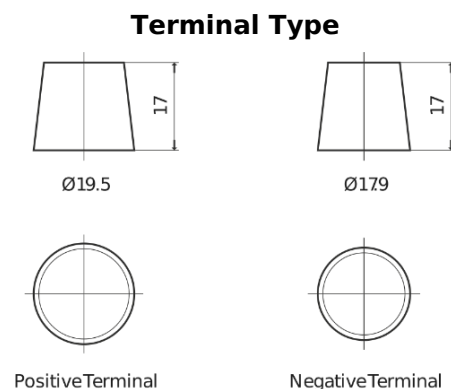

Product overview

Batteries for Cars

Premium EA754

Part number	EA754
Technology	Flooded
EAN/GTIN	3661024034166
Voltage	12 V
Capacity	75.0 Ah
CCA	630 A
Length	270 mm
Width	173 mm
Height	222 mm
Box size	D26
Polarity	ETN 0
Terminal Type	EN taper post
Hold Down	Korean B1+B6
Weights (subject of variation)	17.40 kg