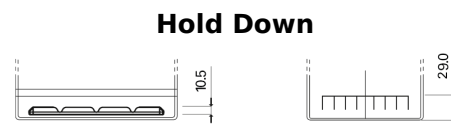

Product overview

Batteries for Cars

Premium EA754

Part number	EA754
Technology	Flooded
EAN/GTIN	3661024034166
Voltage	12 V
Capacity	75.0 Ah
CCA	630 A
Length	270 mm
Width	173 mm
Height	222 mm
Box size	D26
Polarity	ETN 0
Terminal Type	EN taper post
Hold Down	Korean B1+B6
Weights (subject of variation)	17.40 kg