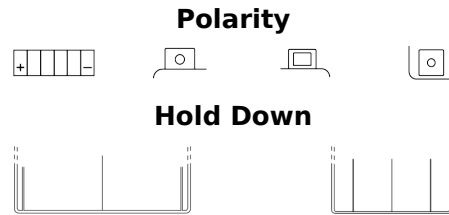

Product overview

Batteries for Motorcycles, ATVs, Snowmobiles, Garden

AGM Ready AGM12-15

Part number	AGM12-15
Technology	AGM
EAN/GTIN	3661024038133
Voltage	12 V
Capacity	14.0 Ah
CCA	215 A
Length	150 mm
Width	90 mm
Height	160 mm
Box size	C57
Polarity	ETN 1
Terminal Type	M04
Hold Down	B0
Weights (subject of variation)	5.00 kg