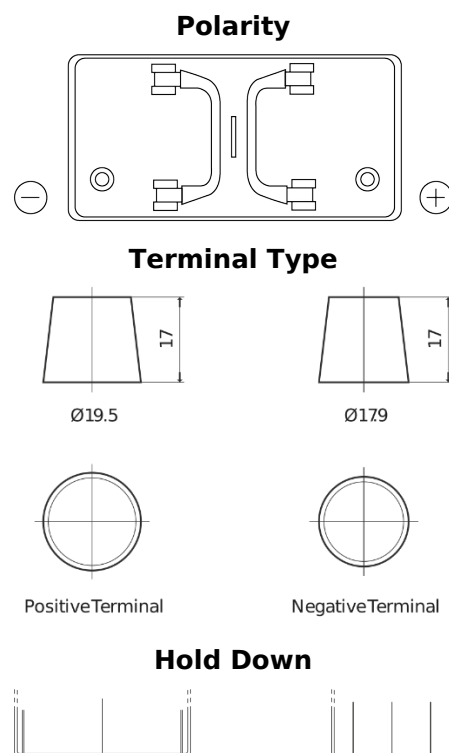

**Product overview**

Batteries for Trucks, Buses, Construction, Agriculture

**StartPRO EG1250**

Part number	EG1250
Technology	Flooded
EAN/GTIN	3661024035408
Voltage	12 V
Capacity	125 Ah
CCA	760 A
Length	349 mm
Width	175 mm
Height	285 mm
Box size	D03
Polarity	ETN 0
Terminal Type	EN taper post
Hold Down	B0
Weights (subject of variation)	29.50 kg