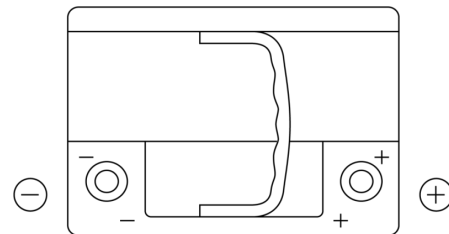

Product overview

Batteries for Cars

Premium EA640

| | |
|--------------------------------|---------------|
| Part number | EA640 |
| Technology | Flooded |
| EAN/GTIN | 3661024034227 |
| Voltage | 12 V |
| Capacity | 64.0 Ah |
| CCA | 640 A |
| Length | 242 mm |
| Width | 175 mm |
| Height | 190 mm |
| Box size | L02 |
| Polarity | ETN 0 |
| Terminal Type | EN taper post |
| Hold Down | B13 |
| Weights (subject of variation) | 14.90 kg |

Polarity

Terminal Type

Positive Terminal

Negative Terminal

Hold Down

Design, features and specifications are subject to change without notice. We disclaim any representation or warranty, express or implied, concerning the data or recommendations, and in no event shall be liable for any loss or damage claimed to have arisen as a result. Some products may not be available in your local market.