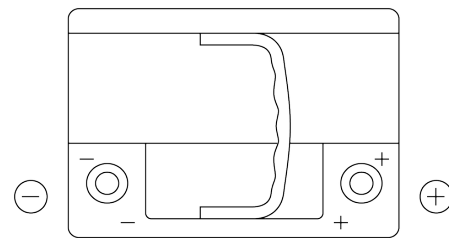

**Product overview**

Batteries for Cars

**Premium EA612**

Part number	EA612
Technology	Flooded
EAN/GTIN	3661024034272
Voltage	12 V
Capacity	61.0 Ah
CCA	600 A
Length	242 mm
Width	175 mm
Height	175 mm
Box size	LB2
Polarity	ETN 0
Terminal Type	EN taper post
Hold Down	B13
Weights (subject of variation)	14.00 kg

**Polarity**

**Terminal Type**

Positive Terminal

Negative Terminal

**Hold Down**

Design, features and specifications are subject to change without notice. We disclaim any representation or warranty, express or implied, concerning the data or recommendations, and in no event shall be liable for any loss or damage claimed to have arisen as a result. Some products may not be available in your local market.