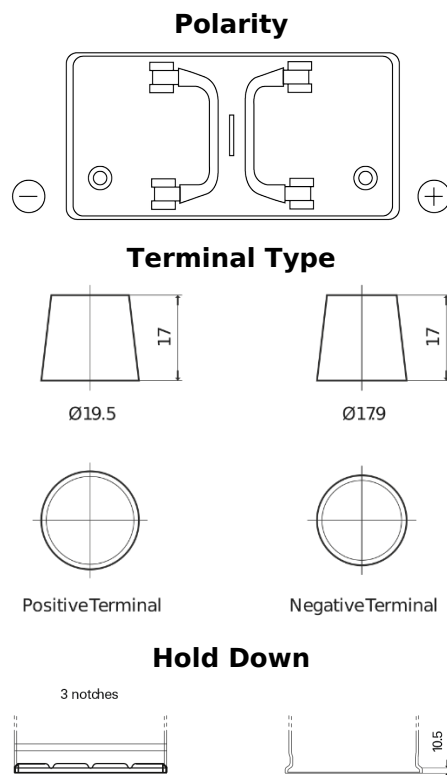

**Product overview**

Batteries for Trucks, Buses, Construction, Agriculture

**PowerPRO TF1202**

Part number	TF1202
Technology	Flooded
EAN/GTIN	3661024055277
Voltage	12 V
Capacity	120 Ah
CCA	870 A
Length	349 mm
Width	175 mm
Height	235 mm
Box size	D02
Polarity	ETN 0
Terminal Type	EN taper post
Hold Down	B1
Weights (subject of variation)	27.50 kg