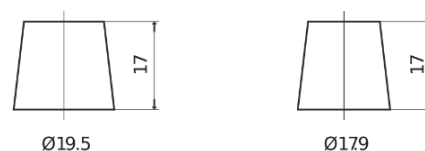

Terminal Type

Positive Terminal

Negative Terminal