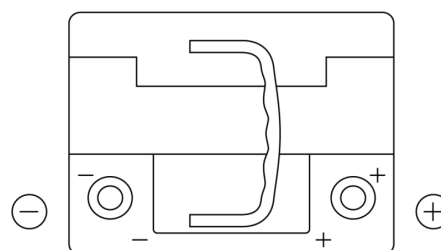

Product overview

Batteries for Cars

Premium EA530

Part number	EA530
Technology	Flooded
EAN/GTIN	3661024034203
Voltage	12 V
Capacity	53.0 Ah
CCA	540 A
Length	207 mm
Width	175 mm
Height	190 mm
Box size	L01
Polarity	ETN 0
Terminal Type	EN taper post
Hold Down	B13
Weights (subject of variation)	12.70 kg

Polarity

Terminal Type

Positive Terminal

Negative Terminal

Hold Down

Design, features and specifications are subject to change without notice. We disclaim any representation or warranty, express or implied, concerning the data or recommendations, and in no event shall be liable for any loss or damage claimed to have arisen as a result. Some products may not be available in your local market.