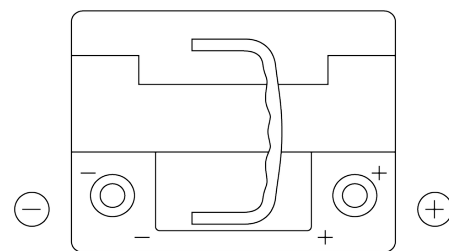

Product overview

Batteries for Cars

Premium EA530

Part number	EA530
Technology	Flooded
EAN/GTIN	3661024034203
Voltage	12 V
Capacity	53.0 Ah
CCA	540 A
Length	207 mm
Width	175 mm
Height	190 mm
Box size	L01
Polarity	ETN 0
Terminal Type	EN taper post
Hold Down	B13
Weights (subject of variation)	12.70 kg

Polarity

Terminal Type

Positive Terminal

Negative Terminal

Hold Down

Design, features and specifications are subject to change without notice. We disclaim any representation or warranty, express or implied, concerning the data or recommendations, and in no event shall be liable for any loss or damage claimed to have arisen as a result. Some products may not be available in your local market.