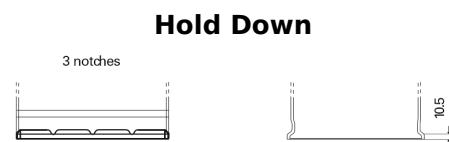

Design, features and specifications are subject to change without notice. We disclaim any representation or warranty, express or implied, concerning the data or recommendations, and in no event shall be liable for any loss or damage claimed to have arisen as a result. Some products may not be available in your local market.