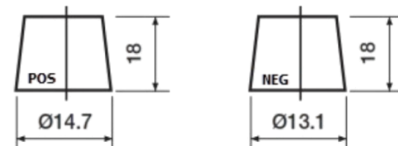

Design, features and specifications are subject to change without notice. We disclaim any representation or warranty, express or implied, concerning the data or recommendations, and in no event shall be liable for any loss or damage claimed to have arisen as a result. Some products may not be available in your local market.