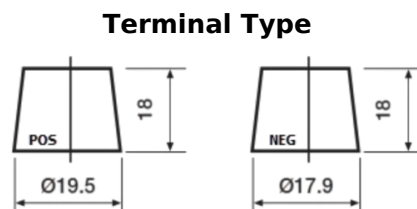

Product overview

Batteries for Cars

Premium EA456

Part number	EA456
Technology	Flooded
EAN/GTIN	3661024034128
Voltage	12 V
Capacity	45.0 Ah
CCA	390 A
Length	237 mm
Width	127 mm
Height	227 mm
Box size	B24
Polarity	ETN 0
Terminal Type	JIS taper post
Hold Down	B1
Weights (subject of variation)	11.80 kg