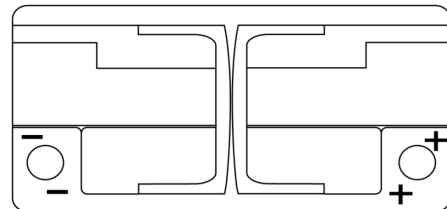

**Product overview**

Batteries for Cars

**Premium EA1000**

Part number	EA1000
Technology	Flooded
EAN/GTIN	3661024034258
Voltage	12 V
Capacity	100.0 Ah
CCA	900 A
Length	353 mm
Width	175 mm
Height	190 mm
Box size	L05
Polarity	ETN 0
Terminal Type	EN taper post
Hold Down	B13
Weights (subject of variation)	22.60 kg

**Polarity**

**Terminal Type**

Positive Terminal

Negative Terminal

**Hold Down**

Design, features and specifications are subject to change without notice. We disclaim any representation or warranty, express or implied, concerning the data or recommendations, and in no event shall be liable for any loss or damage claimed to have arisen as a result. Some products may not be available in your local market.