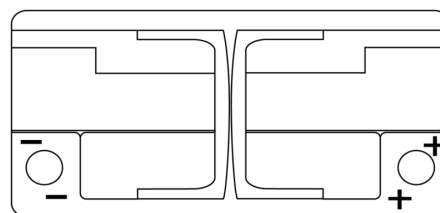

Product overview

Batteries for Cars

Premium EA1000

Part number	EA1000
Technology	Flooded
EAN/GTIN	3661024034258
Voltage	12 V
Capacity	100.0 Ah
CCA	900 A
Length	353 mm
Width	175 mm
Height	190 mm
Box size	L05
Polarity	ETN 0
Terminal Type	EN taper post
Hold Down	B13
Weights (subject of variation)	22.60 kg

Polarity

Terminal Type

Positive Terminal

Negative Terminal

Hold Down

Design, features and specifications are subject to change without notice. We disclaim any representation or warranty, express or implied, concerning the data or recommendations, and in no event shall be liable for any loss or damage claimed to have arisen as a result. Some products may not be available in your local market.