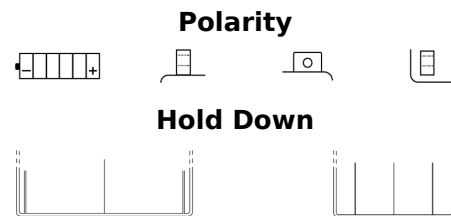

Product overview

Batteries for Motorcycles, ATVs, Snowmobiles, Garden

Conventional E60-N24L-A

Part number	E60-N24L-A
Technology	Flooded
EAN/GTIN	3661024033589
Voltage	12 V
Capacity	28.0 Ah
CCA	280 A
Length	185 mm
Width	125 mm
Height	175 mm
Box size	C67
Polarity	ETN 0
Terminal Type	M11
Hold Down	B0
Weights (subject of variation)	8.60 kg