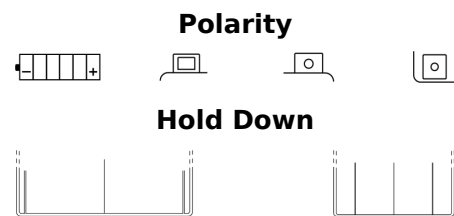

Product overview

Batteries for Motorcycles, ATVs, Snowmobiles, Garden

Conventional E50-N18L-A

Part number	E50-N18L-A
Technology	Flooded
EAN/GTIN	3661024033664
Voltage	12 V
Capacity	20.0 Ah
CCA	260 A
Length	205 mm
Width	90 mm
Height	165 mm
Box size	C71
Polarity	ETN 0
Terminal Type	M07
Hold Down	B0
Weights (subject of variation)	6.60 kg