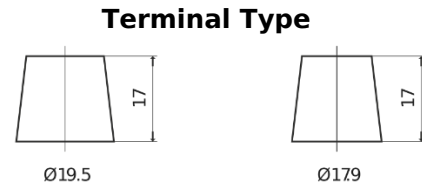

**Product overview**

Batteries for Marine and Leisure

**Start EN850**

Part number	EN850
Technology	Flooded
EAN/GTIN	3661024036078
Voltage	12 V
Capacity	110 Ah
CCA	750 A
MCA	850
Length	349 mm
Width	175 mm
Height	235 mm
Box size	D02
Polarity	ETN 1
Terminal Type	EN taper post
Hold Down	B0
Weights (subject of variation)	25.40 kg