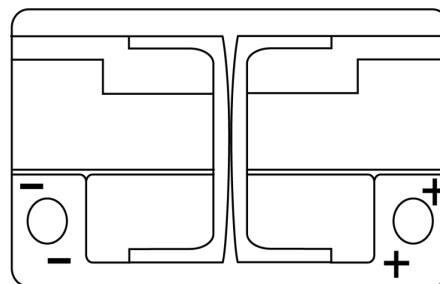

Product overview

Batteries for Cars

AGM DK720

Part number	DK720
Technology	AGM
EAN/GTIN	3661024027120
Voltage	12 V
Capacity	72.0 Ah
CCA	760 A
Length	278 mm
Width	175 mm
Height	190 mm
Box size	L03
Polarity	ETN 0
Terminal Type	EN taper post
Hold Down	B13
Weights (subject of variation)	20.60 kg

Polarity

Terminal Type

Hold Down

Design, features and specifications are subject to change without notice. We disclaim any representation or warranty, express or implied, concerning the data or recommendations, and in no event shall be liable for any loss or damage claimed to have arisen as a result. Some products may not be available in your local market.