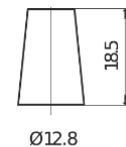

Product overview

Batteries for Cars

Excell EB356A

Part number	EB356A
Technology	Flooded
EAN/GTIN	3661024034883
Voltage	12 V
Capacity	35 Ah
CCA	240 A
Length	187 mm
Width	127 mm
Height	220 mm
Box size	B19
Polarity	ETN 0
Terminal Type	JIS taper post
Hold Down	Korean B1 Long
Weights (subject of variation)	8.90 kg

Polarity

Terminal Type

Positive Terminal

Negative Terminal

Hold Down

Design, features and specifications are subject to change without notice. We disclaim any representation or warranty, express or implied, concerning the data or recommendations, and in no event shall be liable for any loss or damage claimed to have arisen as a result. Some products may not be available in your local market.