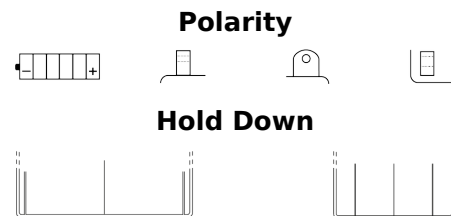

**Product overview**

Batteries for Motorcycles, ATVs, Snowmobiles, Garden

**Conventional 12N24-3A**

Part number	12N24-3A
Technology	Flooded
EAN/GTIN	3661024033541
Voltage	12 V
Capacity	24 Ah
CCA	220 A
Length	185 mm
Width	125 mm
Height	175 mm
Box size	C67
Polarity	ETN 0
Terminal Type	M03
Hold Down	B0
Weights (subject of variation)	8.00 kg