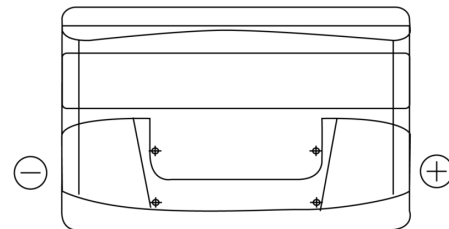

Product overview

Batteries for Cars

Power DB1000

Part number	DB1000
Technology	Flooded
EAN/GTIN	3661024024716
Voltage	12 V
Capacity	100.0 Ah
CCA	720 A
Length	315 mm
Width	175 mm
Height	205 mm
Box size	LH4
Polarity	ETN 0
Terminal Type	EN taper post
Hold Down	B13
Weights (subject of variation)	21.90 kg

Polarity

Terminal Type

Ø19.5

Ø17.9

Positive Terminal

Negative Terminal

Hold Down

Design, features and specifications are subject to change without notice. We disclaim any representation or warranty, express or implied, concerning the data or recommendations, and in no event shall be liable for any loss or damage claimed to have arisen as a result. Some products may not be available in your local market.