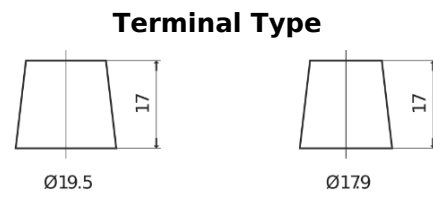

Product overview

Batteries for Trucks, Buses, Construction, Agriculture

EndurancePRO EFB CX2253

Part number	CX2253
Technology	EFB
EAN/GTIN	3661024016704
Voltage	12 V
Capacity	225.0 Ah
CCA	1150 A
Length	518 mm
Width	274 mm
Height	240 mm
Box size	D06
Polarity	ETN 3
Terminal Type	EN taper post
Hold Down	B0
Weights (subject of variation)	60.10 kg