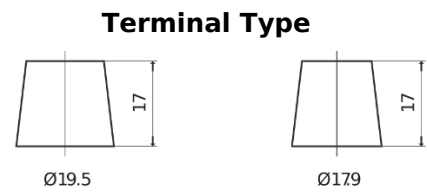

Product overview

Batteries for Trucks, Buses, Construction, Agriculture

EndurancePRO EFB CX2253

Part number	CX2253
Technology	EFB
EAN/GTIN	3661024016704
Voltage	12 V
Capacity	225.0 Ah
CCA	1150 A
Length	518 mm
Width	274 mm
Height	240 mm
Box size	D06
Polarity	ETN 3
Terminal Type	EN taper post
Hold Down	B0
Weights (subject of variation)	60.10 kg