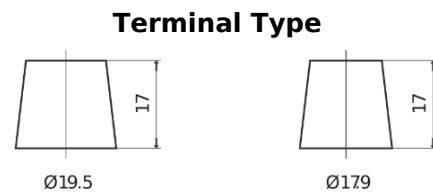

Product overview

Batteries for Trucks, Buses, Construction, Agriculture

EndurancePRO EFB CX2253

Part number	CX2253
Technology	EFB
EAN/GTIN	3661024016704
Voltage	12 V
Capacity	225.0 Ah
CCA	1150 A
Length	518 mm
Width	274 mm
Height	240 mm
Box size	D06
Polarity	ETN 3
Terminal Type	EN taper post
Hold Down	B0
Weights (subject of variation)	60.10 kg