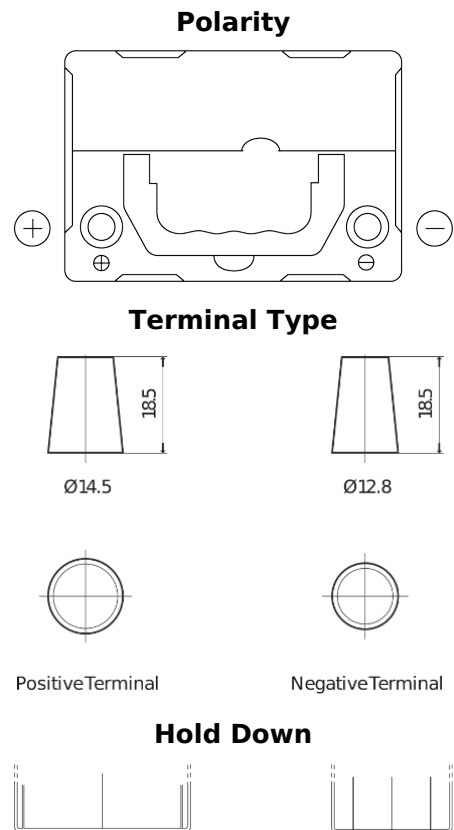

**Product overview**

Batteries for Cars

**Excell EB357**

Part number	EB357
Technology	Flooded
EAN/GTIN	3661024034340
Voltage	12 V
Capacity	35 Ah
CCA	240 A
Length	187 mm
Width	127 mm
Height	220 mm
Box size	B19
Polarity	ETN 1
Terminal Type	JIS taper post
Hold Down	B0
Weights (subject of variation)	8.90 kg