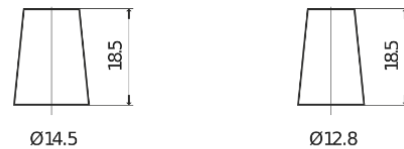

**Product overview**

Batteries for Cars

**Excell EB357**

Part number	EB357
Technology	Flooded
EAN/GTIN	3661024034340
Voltage	12 V
Capacity	35 Ah
CCA	240 A
Length	187 mm
Width	127 mm
Height	220 mm
Box size	B19
Polarity	ETN 1
Terminal Type	JIS taper post
Hold Down	B0
Weights (subject of variation)	8.90 kg

**Polarity**

**Terminal Type**

Positive Terminal

Negative Terminal

**Hold Down**

Design, features and specifications are subject to change without notice. We disclaim any representation or warranty, express or implied, concerning the data or recommendations, and in no event shall be liable for any loss or damage claimed to have arisen as a result. Some products may not be available in your local market.