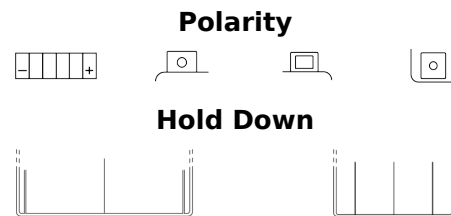

Product overview

Batteries for Motorcycles, ATVs, Snowmobiles, Garden

AGM MC (Dry) ETX14L-BS

Part number	ETX14L-BS
Technology	AGM
EAN/GTIN	3661024036320
Voltage	12 V
Capacity	12 Ah
CCA	200 A
Length	150 mm
Width	90 mm
Height	145 mm
Box size	C56
Polarity	ETN 0
Terminal Type	M04
Hold Down	B0
Weights (subject of variation)	4.50 kg