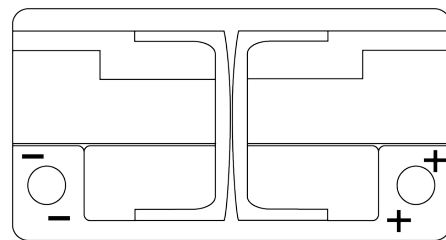

Product overview

Batteries for Cars

AGM CK800

Part number	CK800
Technology	AGM
EAN/GTIN	3661024015721
Voltage	12 V
Capacity	80.0 Ah
CCA	800 A
Length	315 mm
Width	175 mm
Height	190 mm
Box size	L04
Polarity	ETN 0
Terminal Type	EN taper post
Hold Down	B13
Weights (subject of variation)	23.30 kg

Polarity

Terminal Type

Positive Terminal

Negative Terminal

Hold Down

Design, features and specifications are subject to change without notice. We disclaim any representation or warranty, express or implied, concerning the data or recommendations, and in no event shall be liable for any loss or damage claimed to have arisen as a result. Some products may not be available in your local market.