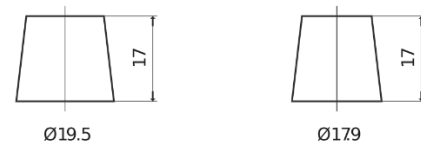

**Product overview**

Batteries for Cars

**AGM CK720**

Part number	CK720
Technology	AGM
EAN/GTIN	3661024017022
Voltage	12 V
Capacity	72.0 Ah
CCA	760 A
Length	278 mm
Width	175 mm
Height	190 mm
Box size	L03
Polarity	ETN 0
Terminal Type	EN taper post
Hold Down	B13
Weights (subject of variation)	20.60 kg

**Polarity**

**Terminal Type**

Positive Terminal

Negative Terminal

**Hold Down**

Design, features and specifications are subject to change without notice. We disclaim any representation or warranty, express or implied, concerning the data or recommendations, and in no event shall be liable for any loss or damage claimed to have arisen as a result. Some products may not be available in your local market.