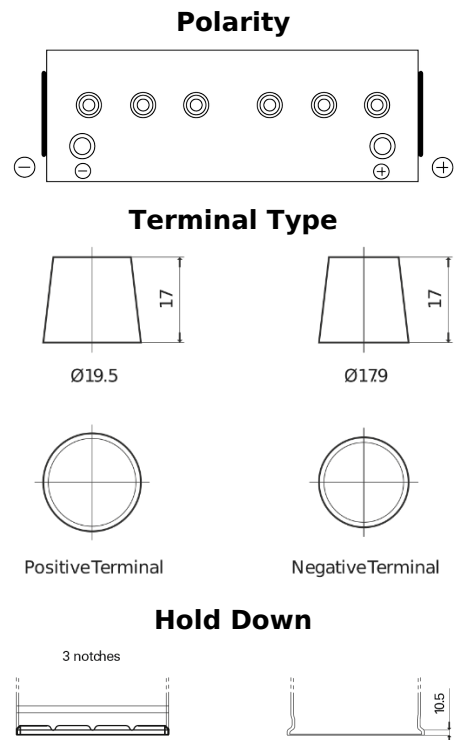

Product overview

Batteries for Trucks, Buses, Construction, Agriculture

StartPRO EG1402

Part number	EG1402
Technology	Flooded
EAN/GTIN	3661024035347
Voltage	12 V
Capacity	140 Ah
CCA	900 A
Length	508 mm
Width	175 mm
Height	205 mm
Box size	ATM
Polarity	ETN 0
Terminal Type	EN taper post
Hold Down	B1
Weights (subject of variation)	33.80 kg