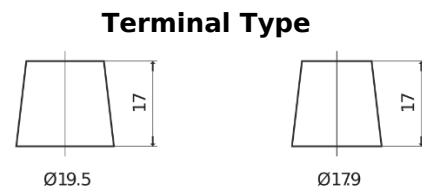

Product overview

Batteries for Trucks, Buses, Construction, Agriculture

PowerPRO Agri&Construction CJ2353

Part number	CJ2353
Technology	Flooded
EAN/GTIN	3661024016766
Voltage	12 V
Capacity	235.0 Ah
CCA	1450 A
Length	518 mm
Width	274 mm
Height	240 mm
Box size	D06
Polarity	ETN 3
Terminal Type	EN taper post
Hold Down	B0
Weights (subject of variation)	59.70 kg