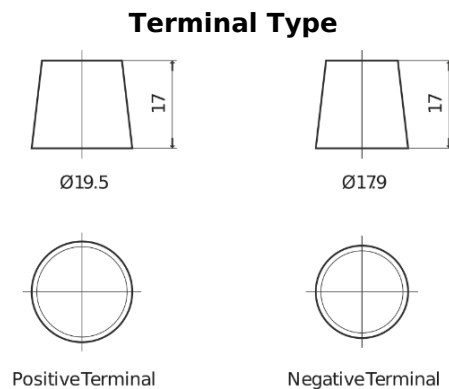

Product overview

Batteries for Trucks, Buses, Construction, Agriculture

PowerPRO Agri&Construction CJ2353

Part number	CJ2353
Technology	Flooded
EAN/GTIN	3661024016766
Voltage	12 V
Capacity	235.0 Ah
CCA	1450 A
Length	518 mm
Width	274 mm
Height	240 mm
Box size	D06
Polarity	ETN 3
Terminal Type	EN taper post
Hold Down	B0
Weights (subject of variation)	59.70 kg