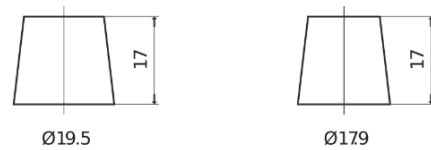

**Product overview**

Batteries for Trucks, Buses, Construction, Agriculture

**PowerPRO Agri&Construction CJ1652**

Part number	CJ1652
Technology	Flooded
EAN/GTIN	3661024016858
Voltage	6 V
Capacity	165.0 Ah
CCA	900 A
Length	335 mm
Width	175 mm
Height	239 mm
Box size	MT5
Polarity	ETN 0
Terminal Type	EN taper post
Hold Down	B1
Weights (subject of variation)	21.80 kg

**Polarity**

**Terminal Type**

Positive Terminal

Negative Terminal

**Hold Down**

Design, features and specifications are subject to change without notice. We disclaim any representation or warranty, express or implied, concerning the data or recommendations, and in no event shall be liable for any loss or damage claimed to have arisen as a result. Some products may not be available in your local market.