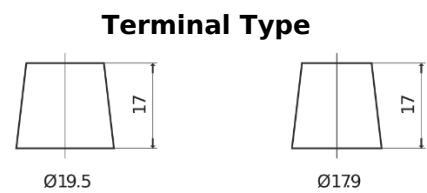

Product overview

Batteries for Trucks, Buses, Construction, Agriculture

PowerPRO Agri&Construction CJ1523

Part number	CJ1523
Technology	Flooded
EAN/GTIN	3661024016742
Voltage	12 V
Capacity	152.0 Ah
CCA	1130 A
Length	513 mm
Width	189 mm
Height	223 mm
Box size	D04
Polarity	ETN 3
Terminal Type	EN taper post
Hold Down	B0
Weights (subject of variation)	40.30 kg