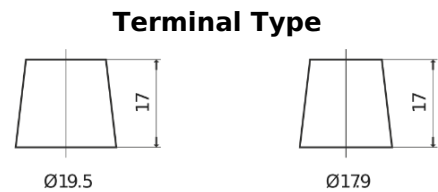

**Product overview**

Batteries for Trucks, Buses, Construction, Agriculture

**PowerPRO Agri&Construction CJ1523**

Part number	CJ1523
Technology	Flooded
EAN/GTIN	3661024016742
Voltage	12 V
Capacity	152.0 Ah
CCA	1130 A
Length	513 mm
Width	189 mm
Height	223 mm
Box size	D04
Polarity	ETN 3
Terminal Type	EN taper post
Hold Down	B0
Weights (subject of variation)	40.30 kg