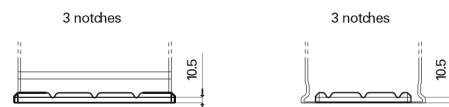

**Product overview**

Batteries for Trucks, Buses, Construction, Agriculture

**PowerPRO Agri&Construction CJ1355**

Part number	CJ1355
Technology	Flooded
EAN/GTIN	3661024016797
Voltage	12 V
Capacity	135.0 Ah
CCA	1000 A
Length	514 mm
Width	175 mm
Height	210 mm
Box size	DB8
Polarity	ETN 3
Terminal Type	EN taper post
Hold Down	B3
Weights (subject of variation)	36.00 kg

**Polarity**

**Terminal Type**

Positive Terminal

Negative Terminal

**Hold Down**

Design, features and specifications are subject to change without notice. We disclaim any representation or warranty, express or implied, concerning the data or recommendations, and in no event shall be liable for any loss or damage claimed to have arisen as a result. Some products may not be available in your local market.