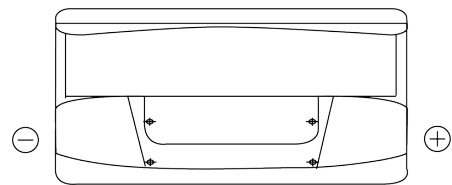

Product overview

Batteries for Trucks, Buses, Construction, Agriculture

PowerPRO Agri&Construction CJ1000

Part number	CJ1000
Technology	Flooded
EAN/GTIN	3661024016827
Voltage	12 V
Capacity	100.0 Ah
CCA	850 A
Length	353 mm
Width	175 mm
Height	190 mm
Box size	L05
Polarity	ETN 0
Terminal Type	EN taper post
Hold Down	B13
Weights (subject of variation)	21.80 kg

Polarity

Terminal Type

Positive Terminal

Negative Terminal

Hold Down

Design, features and specifications are subject to change without notice. We disclaim any representation or warranty, express or implied, concerning the data or recommendations, and in no event shall be liable for any loss or damage claimed to have arisen as a result. Some products may not be available in your local market.