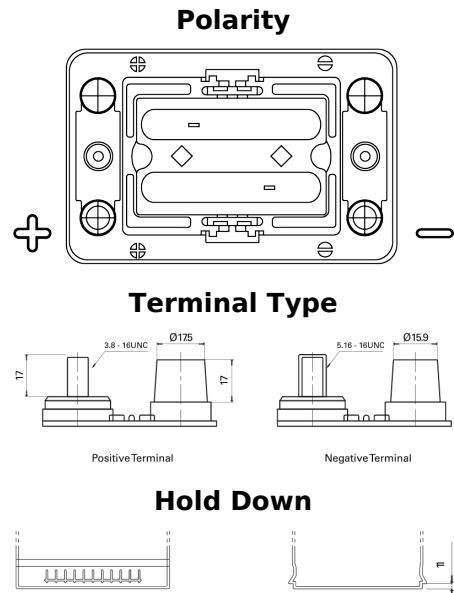

Product overview

Batteries for Trucks, Buses, Construction, Agriculture

PowerPRO Agri&Construction CJ050C

Part number	CJ050C
Technology	Flooded
EAN/GTIN	3661024016810
Voltage	12 V
Capacity	50.0 Ah
CCA	800 A
Length	260 mm
Width	173 mm
Height	206 mm
Box size	G34
Polarity	ETN 1
Terminal Type	SAE M 3/8" - 5/16" taper&stud
Hold Down	B7
Weights (subject of variation)	17.90 kg