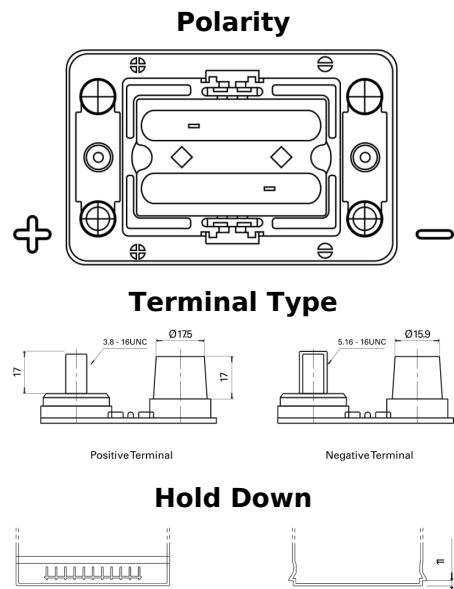

Product overview

Batteries for Trucks, Buses, Construction, Agriculture

PowerPRO Agri&Construction CJ050C

Part number	CJ050C
Technology	Flooded
EAN/GTIN	3661024016810
Voltage	12 V
Capacity	50.0 Ah
CCA	800 A
Length	260 mm
Width	173 mm
Height	206 mm
Box size	G34
Polarity	ETN 1
Terminal Type	SAE M 3/8"- 5/16" taper&stud
Hold Down	B7
Weights (subject of variation)	17.90 kg