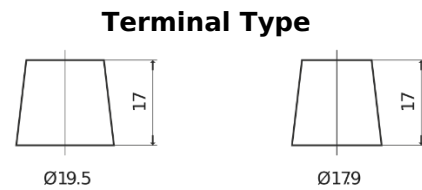

**Product overview**

Batteries for Trucks, Buses, Construction, Agriculture

**StartPRO CG2253**

Part number	CG2253
Technology	Flooded
EAN/GTIN	3661024016964
Voltage	12 V
Capacity	225.0 Ah
CCA	1200 A
Length	518 mm
Width	274 mm
Height	240 mm
Box size	D06
Polarity	ETN 3
Terminal Type	EN taper post
Hold Down	B0
Weights (subject of variation)	54.90 kg