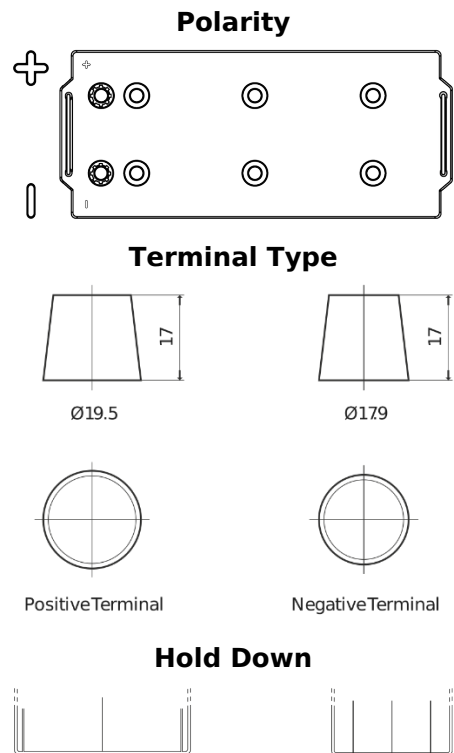

Product overview

Batteries for Trucks, Buses, Construction, Agriculture

StartPRO CG1803

Part number	CG1803
Technology	Flooded
EAN/GTIN	3661024015448
Voltage	12 V
Capacity	180.0 Ah
CCA	1000 A
Length	513 mm
Width	223 mm
Height	223 mm
Box size	D05
Polarity	ETN 3
Terminal Type	EN taper post
Hold Down	B0
Weights (subject of variation)	42.80 kg