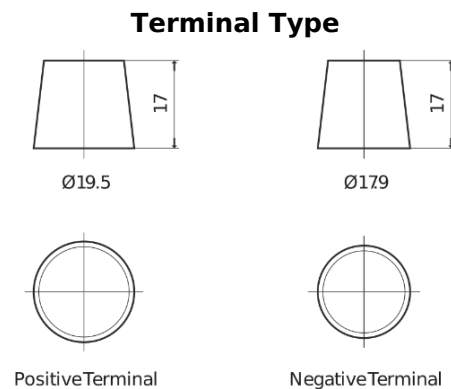

Product overview

Batteries for Trucks, Buses, Construction, Agriculture

StartPRO CG1703

Part number	CG1703
Technology	Flooded
EAN/GTIN	3661024016896
Voltage	12 V
Capacity	170.0 Ah
CCA	950 A
Length	513 mm
Width	223 mm
Height	223 mm
Box size	D05
Polarity	ETN 3
Terminal Type	EN taper post
Hold Down	B0
Weights (subject of variation)	40.20 kg