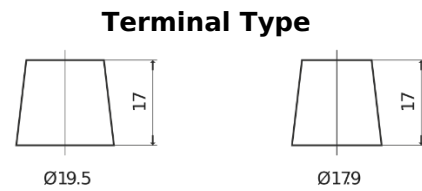

Product overview

Batteries for Trucks, Buses, Construction, Agriculture

StartPRO CG1703

Part number	CG1703
Technology	Flooded
EAN/GTIN	3661024016896
Voltage	12 V
Capacity	170.0 Ah
CCA	950 A
Length	513 mm
Width	223 mm
Height	223 mm
Box size	D05
Polarity	ETN 3
Terminal Type	EN taper post
Hold Down	B0
Weights (subject of variation)	40.20 kg