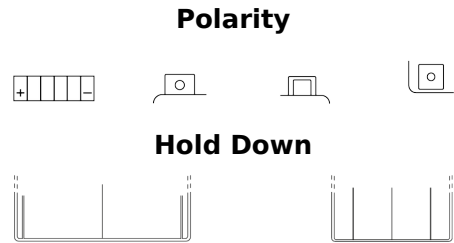

Product overview

Batteries for Motorcycles, ATVs, Snowmobiles, Garden

Li-Ion ELTX14H

Part number	ELTX14H
Technology	Li-Ion
EAN/GTIN	3661024036801
Voltage	12 V
Capacity	4 Ah
CCA	240 A
Watt hour	48 Wh
Length	150 mm
Width	90 mm
Height	95 mm
Box size	C53
Polarity	ETN 1
Terminal Type	M12
Hold Down	B0
Weights (subject of variation)	0.90 kg