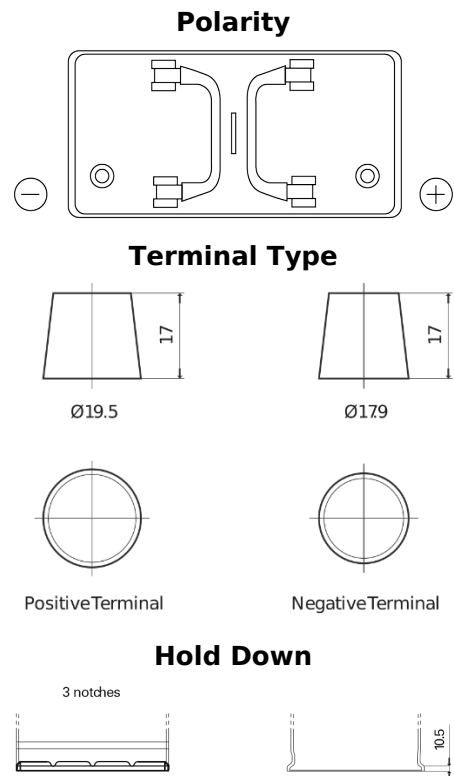

Product overview

Batteries for Trucks, Buses, Construction, Agriculture

StartPRO CG1102

Part number	CG1102
Technology	Flooded
EAN/GTIN	3661024015394
Voltage	12 V
Capacity	110.0 Ah
CCA	750 A
Length	349 mm
Width	175 mm
Height	235 mm
Box size	D02
Polarity	ETN 0
Terminal Type	EN taper post
Hold Down	B1
Weights (subject of variation)	25.40 kg