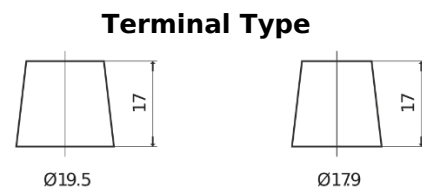

Product overview

Batteries for Trucks, Buses, Construction, Agriculture

PowerPRO CF1853

Part number	CF1853
Technology	Flooded
EAN/GTIN	3661024015318
Voltage	12 V
Capacity	185.0 Ah
CCA	1150 A
Length	513 mm
Width	223 mm
Height	223 mm
Box size	D05
Polarity	ETN 3
Terminal Type	EN taper post
Hold Down	B0
Weights (subject of variation)	43.90 kg