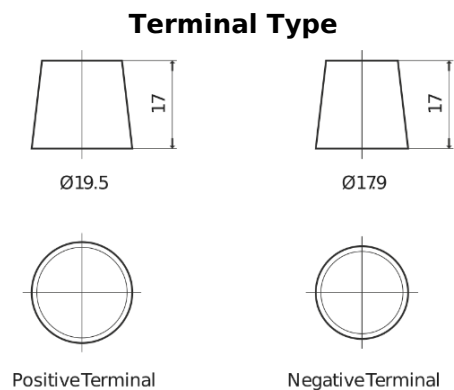

**Product overview**

Batteries for Trucks, Buses, Construction, Agriculture

**PowerPRO CF1853**

Part number	CF1853
Technology	Flooded
EAN/GTIN	3661024015318
Voltage	12 V
Capacity	185.0 Ah
CCA	1150 A
Length	513 mm
Width	223 mm
Height	223 mm
Box size	D05
Polarity	ETN 3
Terminal Type	EN taper post
Hold Down	B0
Weights (subject of variation)	43.90 kg