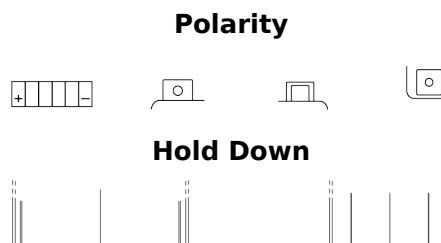

Product overview

Batteries for Motorcycles, ATVs, Snowmobiles, Garden

Li-Ion ELTX12

Part number	ELTX12
Technology	Li-Ion
EAN/GTIN	3661024036832
Voltage	12 V
Capacity	4 Ah
CCA	210 A
Watt hour	42 Wh
Length	150 mm
Width	90 mm
Height	95 mm
Box size	C53
Polarity	ETN 1
Terminal Type	M12
Hold Down	B0
Weights (subject of variation)	0.80 kg