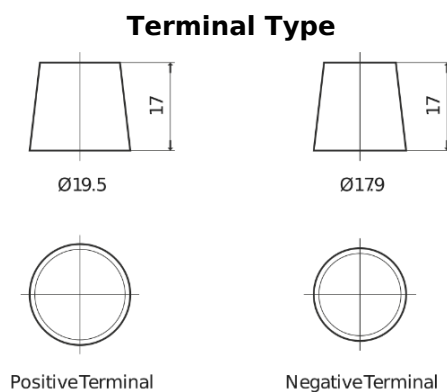

**Product overview**

Batteries for Trucks, Buses, Construction, Agriculture

**PowerPRO CF1250**

Part number	CF1250
Technology	Flooded
EAN/GTIN	3661024017060
Voltage	12 V
Capacity	125.0 Ah
CCA	850 A
Length	349 mm
Width	175 mm
Height	285 mm
Box size	D03
Polarity	ETN 0
Terminal Type	EN taper post
Hold Down	B0
Weights (subject of variation)	31.00 kg