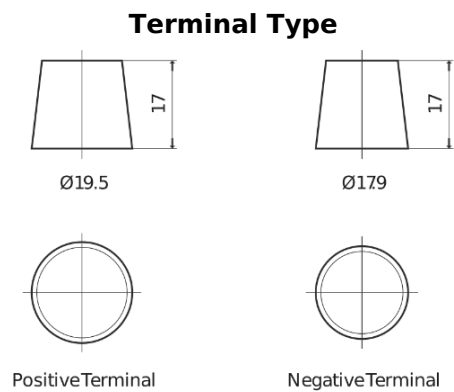

Product overview

Batteries for Trucks, Buses, Construction, Agriculture

PowerPRO CF1250

Part number	CF1250
Technology	Flooded
EAN/GTIN	3661024017060
Voltage	12 V
Capacity	125.0 Ah
CCA	850 A
Length	349 mm
Width	175 mm
Height	285 mm
Box size	D03
Polarity	ETN 0
Terminal Type	EN taper post
Hold Down	B0
Weights (subject of variation)	31.00 kg