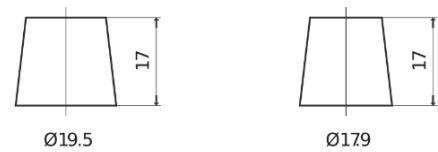

**Product overview**

Batteries for Trucks, Buses, Construction, Agriculture

**PowerPRO CF1202**

Part number	CF1202
Technology	Flooded
EAN/GTIN	3661024015271
Voltage	12 V
Capacity	120.0 Ah
CCA	870 A
Length	349 mm
Width	175 mm
Height	235 mm
Box size	D02
Polarity	ETN 0
Terminal Type	EN taper post
Hold Down	B1
Weights (subject of variation)	27.50 kg

**Polarity**

**Terminal Type**

Positive Terminal

Negative Terminal

**Hold Down**

Design, features and specifications are subject to change without notice. We disclaim any representation or warranty, express or implied, concerning the data or recommendations, and in no event shall be liable for any loss or damage claimed to have arisen as a result. Some products may not be available in your local market.