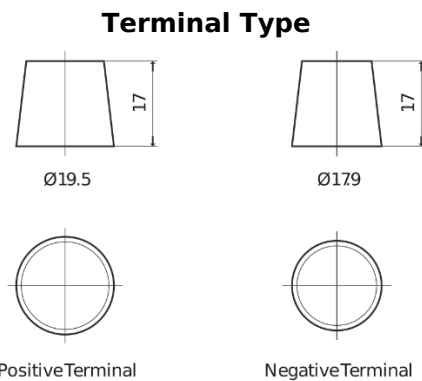

Product overview

Batteries for Trucks, Buses, Construction, Agriculture

StrongPRO EFB+ CE2353

Part number	CE2353
Technology	EFB
EAN/GTIN	3661024016711
Voltage	12 V
Capacity	235.0 Ah
CCA	1200 A
Length	518 mm
Width	274 mm
Height	240 mm
Box size	D06
Polarity	ETN 3
Terminal Type	EN taper post
Hold Down	B0
Weights (subject of variation)	58.20 kg