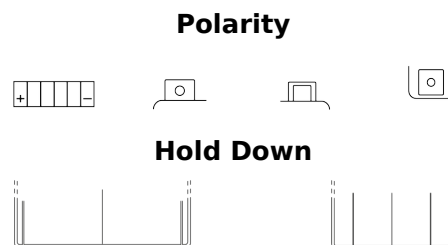

Product overview

Batteries for Motorcycles, ATVs, Snowmobiles, Garden

Li-Ion ELT12B

Part number	ELT12B
Technology	Li-Ion
EAN/GTIN	3661024036818
Voltage	12 V
Capacity	5 Ah
CCA	260 A
Watt hour	60 Wh
Length	150 mm
Width	70 mm
Height	130 mm
Box size	C51
Polarity	ETN 1
Terminal Type	M12
Hold Down	B0
Weights (subject of variation)	0.90 kg