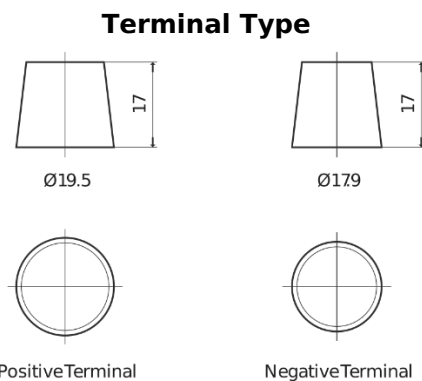

Product overview

Batteries for Trucks, Buses, Construction, Agriculture

Endurance+PRO Gel CD2103T

Part number	CD2103T
Technology	GEL
EAN/GTIN	3661024016988
Voltage	12 V
Capacity	210.0 Ah
CCA	800 A
Length	518 mm
Width	274 mm
Height	240 mm
Box size	D06
Polarity	ETN 3
Terminal Type	EN taper post
Hold Down	B0
Weights (subject of variation)	66.00 kg