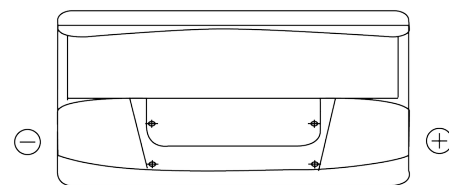

**Product overview**

Batteries for Cars

**Standard CC900**

Part number	CC900
Technology	Flooded
EAN/GTIN	3661024014830
Voltage	12 V
Capacity	90.0 Ah
CCA	720 A
Length	353 mm
Width	175 mm
Height	190 mm
Box size	L05
Polarity	ETN 0
Terminal Type	EN taper post
Hold Down	B13
Weights (subject of variation)	20.50 kg

**Polarity**

**Terminal Type**

Positive Terminal

Negative Terminal

**Hold Down**

Design, features and specifications are subject to change without notice. We disclaim any representation or warranty, express or implied, concerning the data or recommendations, and in no event shall be liable for any loss or damage claimed to have arisen as a result. Some products may not be available in your local market.