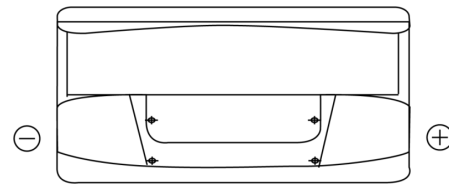

Product overview

Batteries for Cars

Standard CC900

Part number	CC900
Technology	Flooded
EAN/GTIN	3661024014830
Voltage	12 V
Capacity	90.0 Ah
CCA	720 A
Length	353 mm
Width	175 mm
Height	190 mm
Box size	L05
Polarity	ETN 0
Terminal Type	EN taper post
Hold Down	B13
Weights (subject of variation)	20.50 kg

Polarity

Terminal Type

Positive Terminal

Negative Terminal

Hold Down

Design, features and specifications are subject to change without notice. We disclaim any representation or warranty, express or implied, concerning the data or recommendations, and in no event shall be liable for any loss or damage claimed to have arisen as a result. Some products may not be available in your local market.