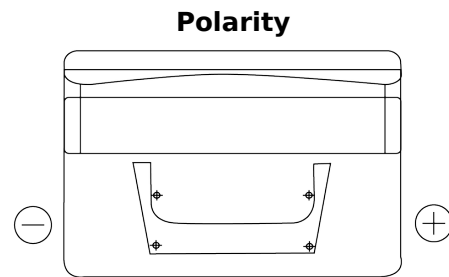

Product overview

Batteries for Cars

Standard CC652

Part number	CC652
Technology	Flooded
EAN/GTIN	3661024014861
Voltage	12 V
Capacity	65.0 Ah
CCA	540 A
Length	278 mm
Width	175 mm
Height	175 mm
Box size	LB3
Polarity	ETN 0
Terminal Type	EN taper post
Hold Down	B13
Weights (subject of variation)	14.50 kg