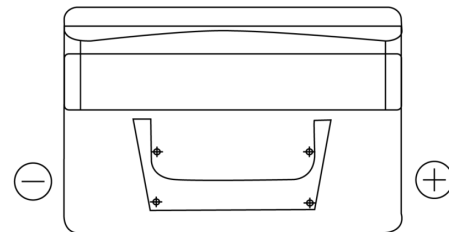

Product overview

Batteries for Cars

Standard CC652

Part number	CC652
Technology	Flooded
EAN/GTIN	3661024014861
Voltage	12 V
Capacity	65.0 Ah
CCA	540 A
Length	278 mm
Width	175 mm
Height	175 mm
Box size	LB3
Polarity	ETN 0
Terminal Type	EN taper post
Hold Down	B13
Weights (subject of variation)	14.50 kg

Polarity

Terminal Type

Hold Down

Design, features and specifications are subject to change without notice. We disclaim any representation or warranty, express or implied, concerning the data or recommendations, and in no event shall be liable for any loss or damage claimed to have arisen as a result. Some products may not be available in your local market.