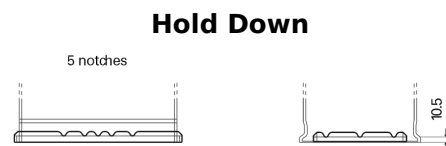

Product overview

Batteries for Cars

Standard CC652

Part number	CC652
Technology	Flooded
EAN/GTIN	3661024014861
Voltage	12 V
Capacity	65.0 Ah
CCA	540 A
Length	278 mm
Width	175 mm
Height	175 mm
Box size	LB3
Polarity	ETN 0
Terminal Type	EN taper post
Hold Down	B13
Weights (subject of variation)	14.50 kg