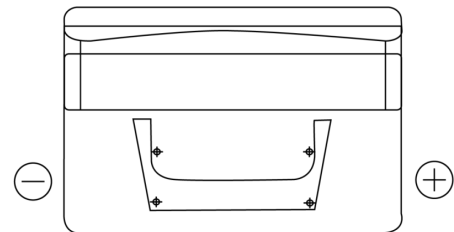

**Product overview**

Batteries for Cars

**Standard CC652**

Part number	CC652
Technology	Flooded
EAN/GTIN	3661024014861
Voltage	12 V
Capacity	65.0 Ah
CCA	540 A
Length	278 mm
Width	175 mm
Height	175 mm
Box size	LB3
Polarity	ETN 0
Terminal Type	EN taper post
Hold Down	B13
Weights (subject of variation)	14.50 kg

**Polarity**

**Terminal Type**

**Hold Down**

Design, features and specifications are subject to change without notice. We disclaim any representation or warranty, express or implied, concerning the data or recommendations, and in no event shall be liable for any loss or damage claimed to have arisen as a result. Some products may not be available in your local market.