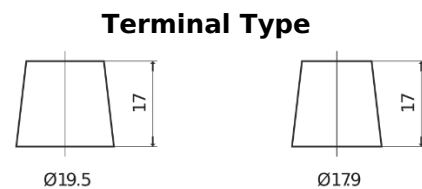

Product overview

Batteries for Cars

Standard CC652

Part number	CC652
Technology	Flooded
EAN/GTIN	3661024014861
Voltage	12 V
Capacity	65.0 Ah
CCA	540 A
Length	278 mm
Width	175 mm
Height	175 mm
Box size	LB3
Polarity	ETN 0
Terminal Type	EN taper post
Hold Down	B13
Weights (subject of variation)	14.50 kg