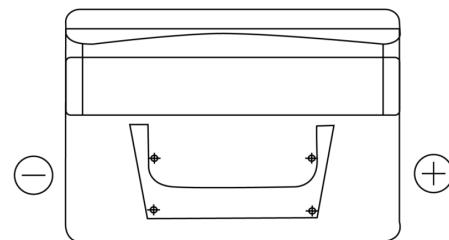

Product overview

Batteries for Cars

Standard CC542

Part number	CC542
Technology	Flooded
EAN/GTIN	3661024014854
Voltage	12 V
Capacity	54.0 Ah
CCA	500 A
Length	242 mm
Width	175 mm
Height	175 mm
Box size	LB2
Polarity	ETN 0
Terminal Type	EN taper post
Hold Down	B13
Weights (subject of variation)	12.90 kg

Polarity

Terminal Type

Positive Terminal

Negative Terminal

Hold Down

Design, features and specifications are subject to change without notice. We disclaim any representation or warranty, express or implied, concerning the data or recommendations, and in no event shall be liable for any loss or damage claimed to have arisen as a result. Some products may not be available in your local market.