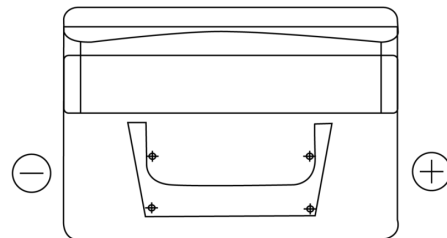

Product overview

Batteries for Cars

Standard CC542

Part number	CC542
Technology	Flooded
EAN/GTIN	3661024014854
Voltage	12 V
Capacity	54.0 Ah
CCA	500 A
Length	242 mm
Width	175 mm
Height	175 mm
Box size	LB2
Polarity	ETN 0
Terminal Type	EN taper post
Hold Down	B13
Weights (subject of variation)	12.90 kg

Polarity

Terminal Type

Positive Terminal

Negative Terminal

Hold Down

Design, features and specifications are subject to change without notice. We disclaim any representation or warranty, express or implied, concerning the data or recommendations, and in no event shall be liable for any loss or damage claimed to have arisen as a result. Some products may not be available in your local market.