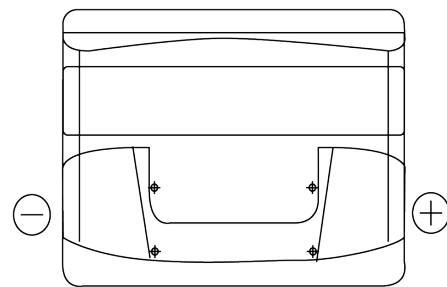

**Product overview**

Batteries for Cars

**Standard CC440**

Part number	CC440
Technology	Flooded
EAN/GTIN	3661024014786
Voltage	12 V
Capacity	44.0 Ah
CCA	360 A
Length	207 mm
Width	175 mm
Height	190 mm
Box size	L01
Polarity	ETN 0
Terminal Type	EN taper post
Hold Down	B13
Weights (subject of variation)	11.10 kg

**Polarity**

**Terminal Type**

Positive Terminal

Negative Terminal

**Hold Down**

Design, features and specifications are subject to change without notice. We disclaim any representation or warranty, express or implied, concerning the data or recommendations, and in no event shall be liable for any loss or damage claimed to have arisen as a result. Some products may not be available in your local market.