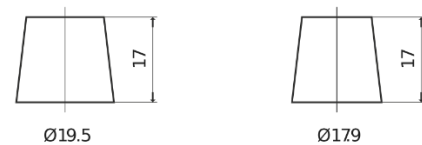

**Product overview**

Batteries for Cars

**Standard CC440**

Part number	CC440
Technology	Flooded
EAN/GTIN	3661024014786
Voltage	12 V
Capacity	44.0 Ah
CCA	360 A
Length	207 mm
Width	175 mm
Height	190 mm
Box size	L01
Polarity	ETN 0
Terminal Type	EN taper post
Hold Down	B13
Weights (subject of variation)	11.10 kg

**Polarity**

**Terminal Type**

Positive Terminal

Negative Terminal

**Hold Down**

Design, features and specifications are subject to change without notice. We disclaim any representation or warranty, express or implied, concerning the data or recommendations, and in no event shall be liable for any loss or damage claimed to have arisen as a result. Some products may not be available in your local market.