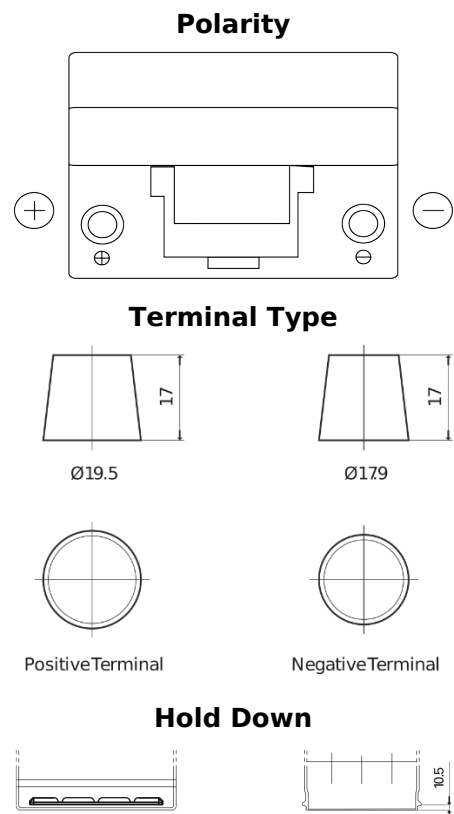

**Product overview**

Batteries for Cars

**Plus CB955**

Part number	CB955
Technology	Flooded
EAN/GTIN	3661024014465
Voltage	12 V
Capacity	95.0 Ah
CCA	760 A
Length	306 mm
Width	173 mm
Height	222 mm
Box size	D31
Polarity	ETN 1
Terminal Type	EN taper post
Hold Down	Korean B1
Weights (subject of variation)	20.60 kg