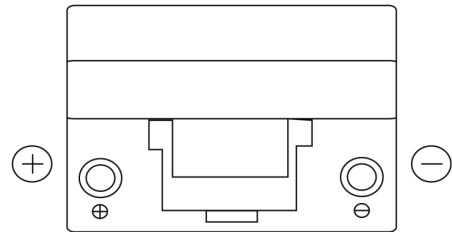

**Product overview**

Batteries for Cars

**Plus CB955**

Part number	CB955
Technology	Flooded
EAN/GTIN	3661024014465
Voltage	12 V
Capacity	95.0 Ah
CCA	760 A
Length	306 mm
Width	173 mm
Height	222 mm
Box size	D31
Polarity	ETN 1
Terminal Type	EN taper post
Hold Down	Korean B1
Weights (subject of variation)	20.60 kg

**Polarity**

**Terminal Type**

Positive Terminal

Negative Terminal

**Hold Down**

Design, features and specifications are subject to change without notice. We disclaim any representation or warranty, express or implied, concerning the data or recommendations, and in no event shall be liable for any loss or damage claimed to have arisen as a result. Some products may not be available in your local market.