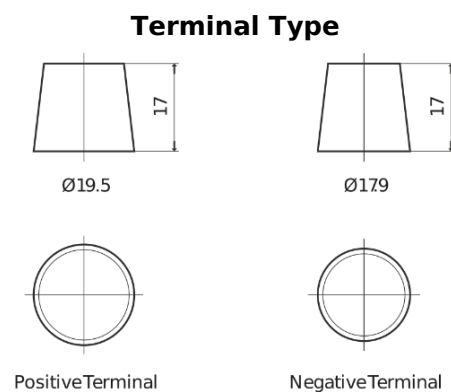

**Product overview**

Batteries for Trucks, Buses, Construction, Agriculture

**EndurancePRO EFB TX2253**

Part number	TX2253
Technology	EFB
EAN/GTIN	3661024056632
Voltage	12 V
Capacity	225.0 Ah
CCA	1150 A
Length	518 mm
Width	274 mm
Height	240 mm
Box size	D06
Polarity	ETN 3
Terminal Type	EN taper post
Hold Down	B0
Weights (subject of variation)	60.10 kg