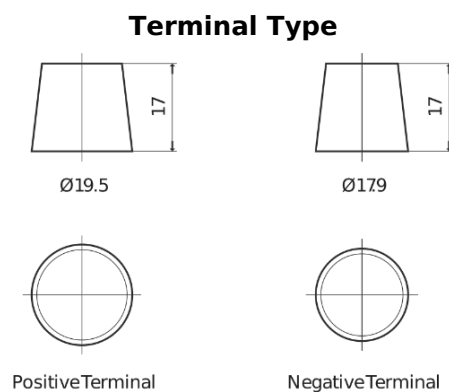

Product overview

Batteries for Trucks, Buses, Construction, Agriculture

EndurancePRO EFB TX2253

Part number	TX2253
Technology	EFB
EAN/GTIN	3661024056632
Voltage	12 V
Capacity	225.0 Ah
CCA	1150 A
Length	518 mm
Width	274 mm
Height	240 mm
Box size	D06
Polarity	ETN 3
Terminal Type	EN taper post
Hold Down	B0
Weights (subject of variation)	60.10 kg