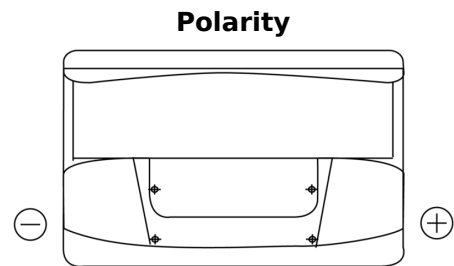

Product overview

Batteries for Marine and Leisure

Vintage TU72L

Part number	TU72L
Technology	Flooded
EAN/GTIN	3661024056281
Voltage	12 V
Capacity	72.0 Ah
CCA	640 A
Length	278 mm
Width	175 mm
Height	190 mm
Box size	L03
Polarity	ETN 1
Terminal Type	EN taper post
Hold Down	B13
Weights (subject of variation)	16.00 kg