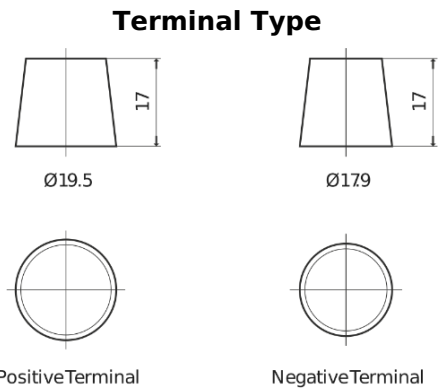

**Product overview**

Batteries for Marine and Leisure

**Dual TR600**

|                                |               |
|--------------------------------|---------------|
| Part number                    | TR600         |
| Technology                     | Flooded       |
| EAN/GTIN                       | 3661024057691 |
| Voltage                        | 12 V          |
| Capacity                       | 120.0 Ah      |
| CCA                            | 800 A         |
| Length                         | 349 mm        |
| Width                          | 175 mm        |
| Height                         | 285 mm        |
| Box size                       | D03           |
| Polarity                       | ETN 1         |
| Terminal Type                  | EN taper post |
| Hold Down                      | B0            |
| Weights (subject of variation) | 31.40 kg      |