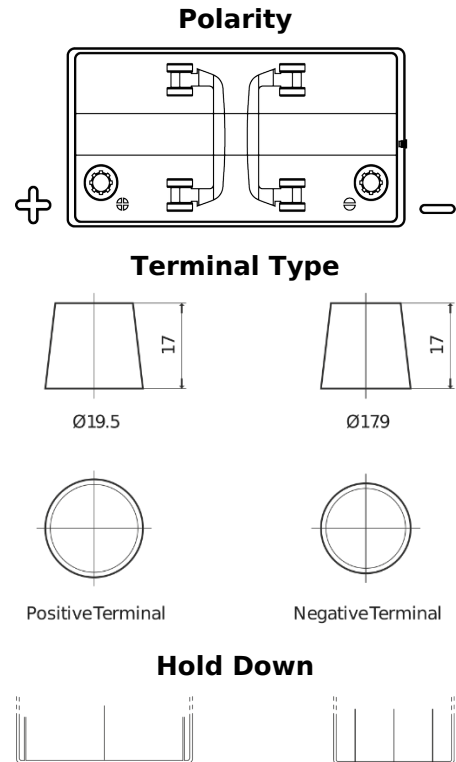

**Product overview**

Batteries for Marine and Leisure

**Dual TR600**

Part number	TR600
Technology	Flooded
EAN/GTIN	3661024057691
Voltage	12 V
Capacity	120.0 Ah
CCA	800 A
Length	349 mm
Width	175 mm
Height	285 mm
Box size	D03
Polarity	ETN 1
Terminal Type	EN taper post
Hold Down	B0
Weights (subject of variation)	31.40 kg