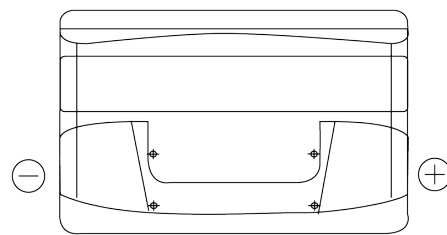

Product overview

Batteries for Cars

Plus CB950

Part number	CB950
Technology	Flooded
EAN/GTIN	3661024014588
Voltage	12 V
Capacity	95.0 Ah
CCA	800 A
Length	353 mm
Width	175 mm
Height	190 mm
Box size	L05
Polarity	ETN 0
Terminal Type	EN taper post
Hold Down	B13
Weights (subject of variation)	21.60 kg

Polarity

Terminal Type

Positive Terminal

Negative Terminal

Hold Down

Design, features and specifications are subject to change without notice. We disclaim any representation or warranty, express or implied, concerning the data or recommendations, and in no event shall be liable for any loss or damage claimed to have arisen as a result. Some products may not be available in your local market.