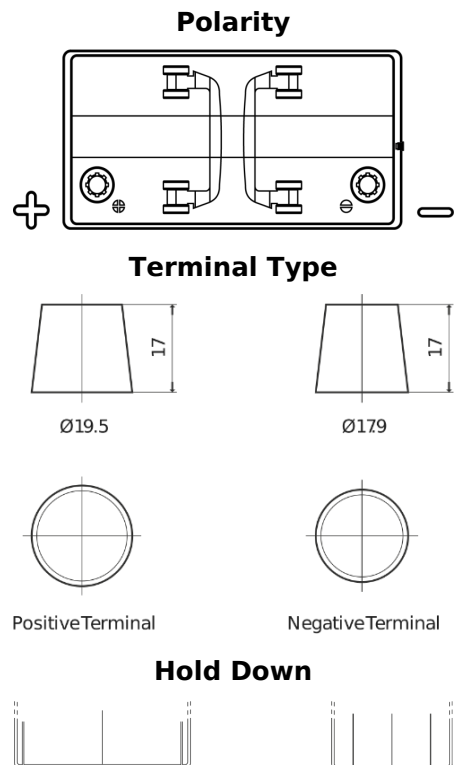

Product overview

Batteries for Marine and Leisure

Dual TR550

Part number	TR550
Technology	Flooded
EAN/GTIN	3661024055987
Voltage	12 V
Capacity	115.0 Ah
CCA	760 A
Watt hour	550 Wh
Length	349 mm
Width	175 mm
Height	235 mm
Box size	D02
Polarity	ETN 1
Terminal Type	EN taper post
Hold Down	B0
Weights (subject of variation)	27.80 kg